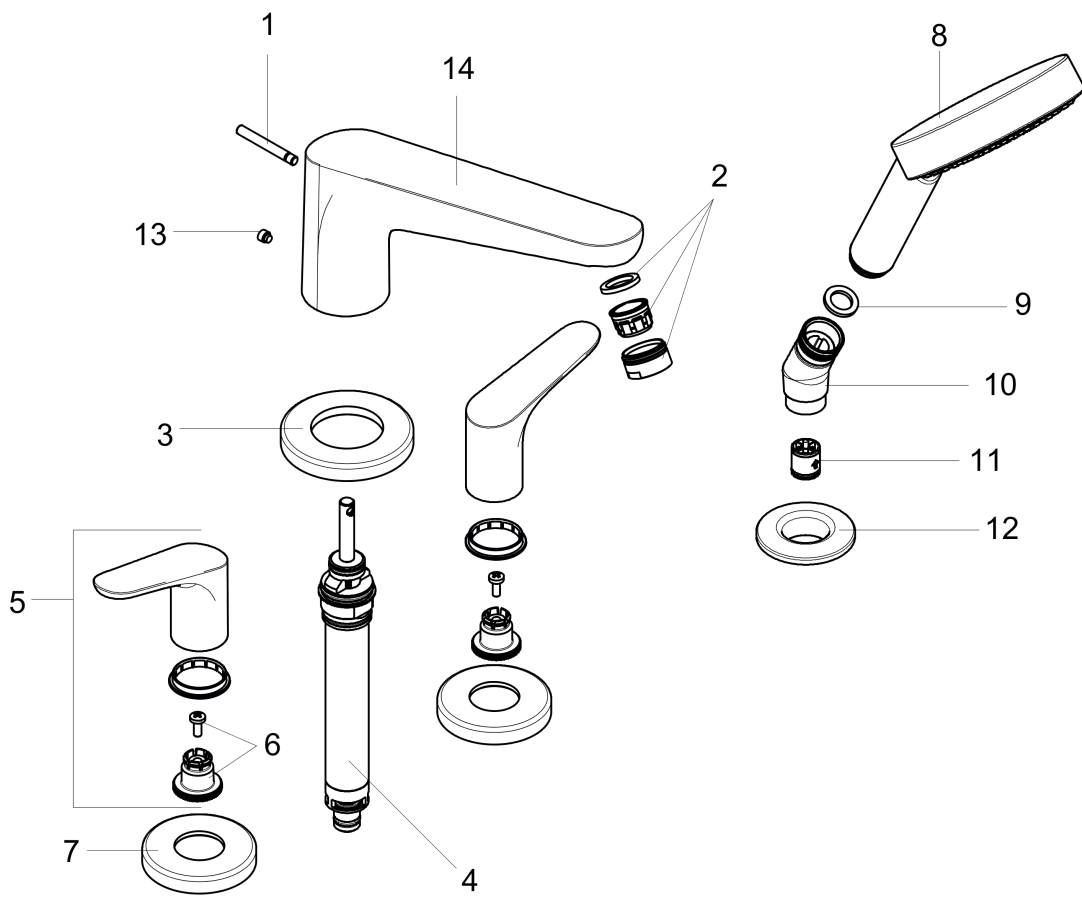

Focus

4-Hole Roman Tub Set Trim with 1.8 GPM Handshower

Surface: **chrome** Part no. : **04766000**

Description

Features

- Flow: 5.34 GPM (20.2 L/Min)
- Flow rate of hand shower at 3 bar: 1.8 GPM (6.8 L/Min)
- 90° ceramic valves
- Integrated double backflow prevention

Item details

List Price \$ 859.00

Technology

Compliance

Product image

Scale drawing

Focus
4-Hole Roman Tub Set Trim with 1.8 GPM Handshower
 Surface: **chrome** Part no. : **04766000**

Exploded drawing

Year of production: >01/19

Focus

4-Hole Roman Tub Set Trim with 1.8 GPM Handshower

Surface: **chrome** Part no. : **04766000**

Spare parts list

Year of production: >01/19

Pos.	Description	Part no.	Price	PU
1	diverter knob	98607000	-	1
2	aerator M24x1 (25 l/min)	13914000	-	1
3	escutcheon Ø 70 mm	97779000	-	1
4	spout cpl.	95941000	-	1
5	selector assy	96775000	-	1
6	handle	95929000	-	1
7	handle fixing set	94184000	-	1
8	escutcheon	31098000	-	1
9	handshower	04752000	-	1
10	washer	88651000	-	1
11	hollow set screw M6x6	97660000	-	1
12	shower holder	28071000	-	1
13	set of non return valves DW 15	94074000	-	1
14	escutcheon Ø 52 mm	97159000	-	1
a	set of color-rings cold / hot water	95819000	-	1
b	O-ring 58x3	98202000	-	1