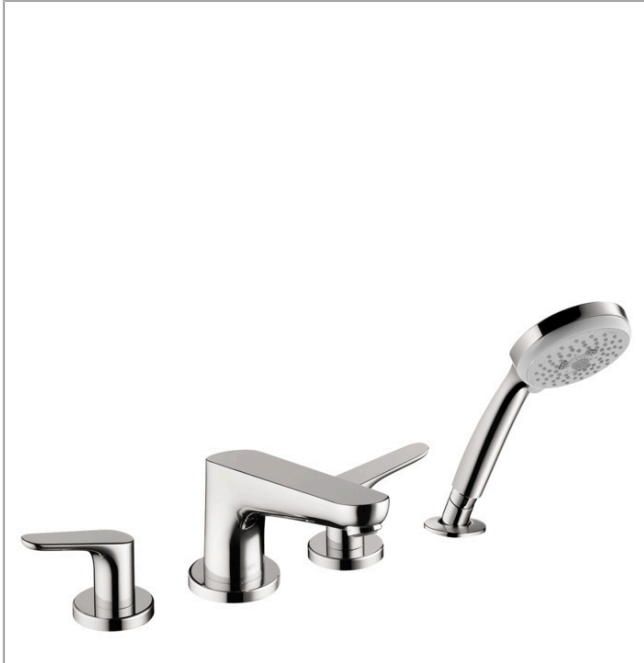

Focus

4-Hole Roman Tub Set Trim with 1.8 GPM Handshower

Surface: **chrome** Part no. : **04766000**

Description

Features

- Flow: 5.34 GPM (20.2 L/Min)
- Flow rate of hand shower at 3 bar: 1.8 GPM (6.8 L/Min)
- 90° ceramic valves
- Integrated double backflow prevention

Item details

List Price \$ 859.00

Technology

Compliance

Product image

Scale drawing

Focus
4-Hole Roman Tub Set Trim with 1.8 GPM Handshower
 Surface: **chrome** Part no. : **04766000**

Exploded drawing

Year of production: >01/19

Focus

4-Hole Roman Tub Set Trim with 1.8 GPM Handshower

Surface: **chrome** Part no. : **04766000**

Spare parts list

Year of production: >01/19

Pos.	Description	Part no.	Price	PU
1	diverter knob	98607000	-	1
2	aerator M24x1 (25 l/min)	13914000	-	1
3	escutcheon Ø 70 mm	97779000	-	1
4	spout cpl.	95941000	-	1
5	selector assy	96775000	-	1
6	handle	95929000	-	1
7	handle fixing set	94184000	-	1
8	escutcheon	31098000	-	1
9	handshower	04752000	-	1
10	washer	88651000	-	1
11	hollow set screw M6x6	97660000	-	1
12	shower holder	28071000	-	1
13	set of non return valves DW 15	94074000	-	1
14	escutcheon Ø 52 mm	97159000	-	1
a	set of color-rings cold / hot water	95819000	-	1
b	O-ring 58x3	98202000	-	1