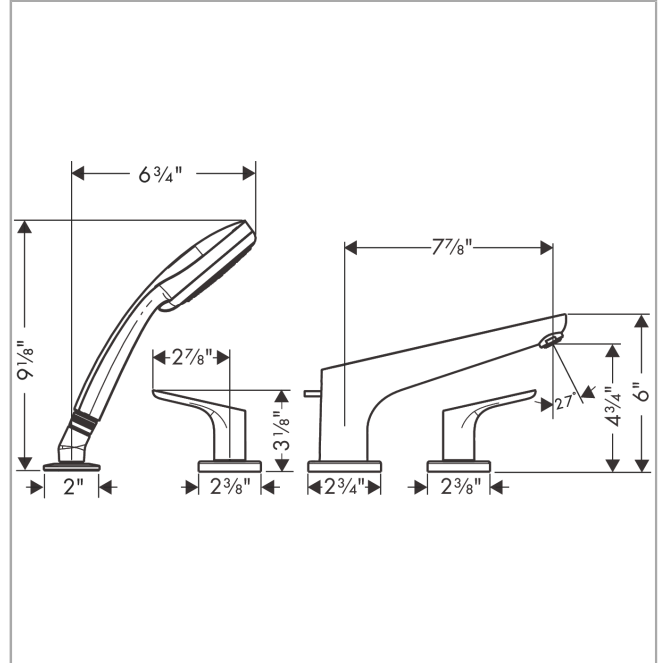

Focus

4-Hole Roman Tub Set Trim with 1.8 GPM Handshower

Surface: **chrome** Part no. : **04766000**

Description

Features

- Flow: 5.34 GPM (20.2 L/Min)
- Flow rate of hand shower at 3 bar: 1.8 GPM (6.8 L/Min)
- 90° ceramic valves
- Integrated double backflow prevention

Item details

List Price \$ 859.00

Technology

Compliance

Product image

Scale drawing

Focus
4-Hole Roman Tub Set Trim with 1.8 GPM Handshower
 Surface: **chrome** Part no. : **04766000**

Exploded drawing

Year of production: >01/19

Focus

4-Hole Roman Tub Set Trim with 1.8 GPM Handshower

Surface: **chrome** Part no. : **04766000**

Spare parts list

Year of production: >01/19

Pos.	Description	Part no.	Price	PU
1	diverter knob	98607000	-	1
2	aerator M24x1 (25 l/min)	13914000	-	1
3	escutcheon Ø 70 mm	97779000	-	1
4	spout cpl.	95941000	-	1
5	selector assy	96775000	-	1
6	handle	95929000	-	1
7	handle fixing set	94184000	-	1
8	escutcheon	31098000	-	1
9	handshower	04752000	-	1
10	washer	88651000	-	1
11	hollow set screw M6x6	97660000	-	1
12	shower holder	28071000	-	1
13	set of non return valves DW 15	94074000	-	1
14	escutcheon Ø 52 mm	97159000	-	1
a	set of color-rings cold / hot water	95819000	-	1
b	O-ring 58x3	98202000	-	1